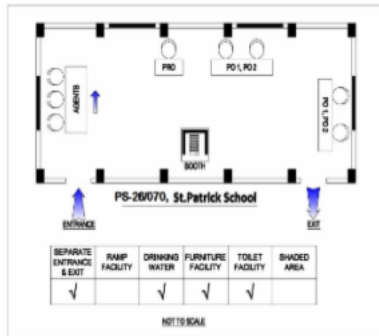

Nazri Naksha

Google Map View

Polling Station Building Front View

Polling Station Front View

Cad View

Key MAP View