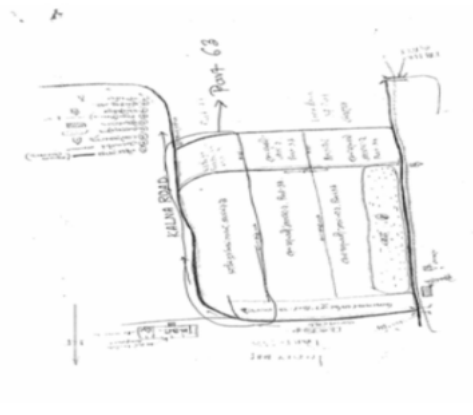

Nazri Naksha

Google Map View