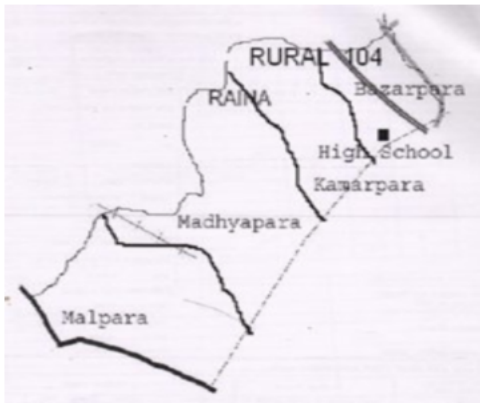

Nazri Naksha

Google Map View

Polling Station Building Front View

Polling Station Front View

Cad View

Key MAP View