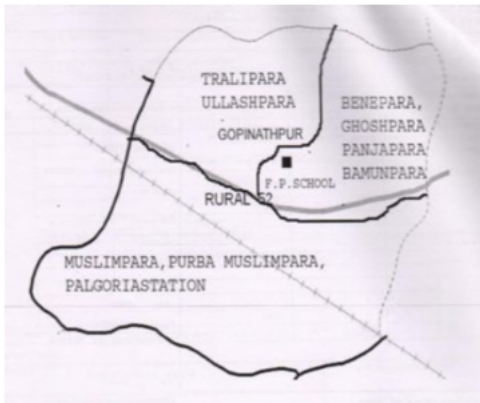

Nazri Naksha

Google Map View

Polling Station Building Front View

Polling Station Front View

Cad View

Key MAP View