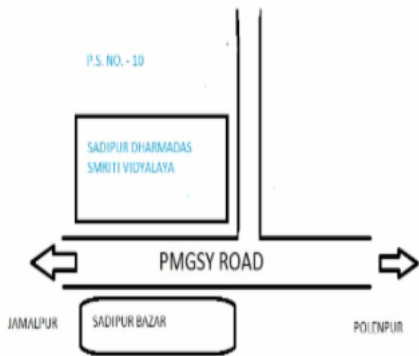

Nazri Naksha

Google Map View

Polling Station Building Front View

Polling Station Front View

Cad View

Key MAP View