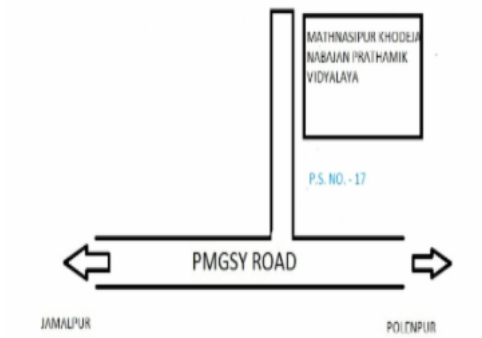

Nazri Naksha

Google Map View

Polling Station Building Front View

Polling Station Front View

Cad View

Key MAP View