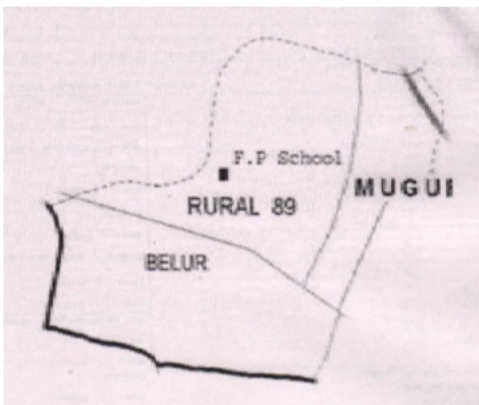

Nazri Naksha

Google Map View

Polling Station Building Front View

Polling Station Front View

Cad View

Key MAP View