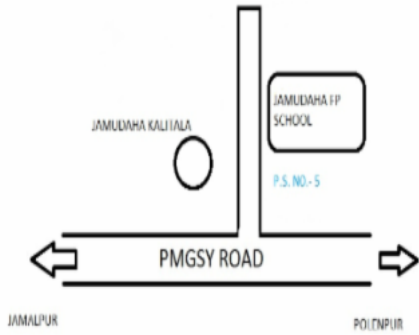

Nazri Naksha

Google Map View

Polling Station Building Front View

Polling Station Front View

Cad View

Key MAP View