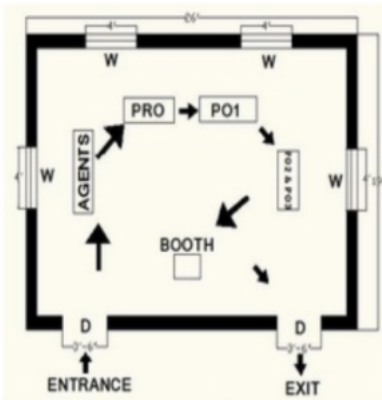

Nazri Naksha

Google Map View

Polling Station Building Front View

Polling Station Front View

Cad View

Key MAP View