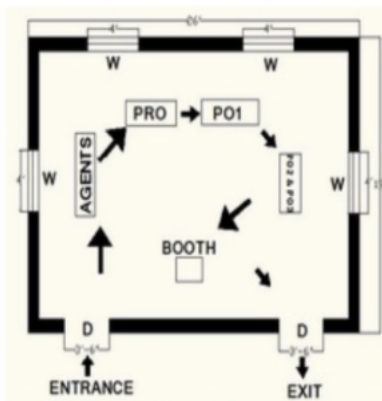

Nazri Naksha

Google Map View

Polling Station Building Front View

Polling Station Front View

Cad View

Key MAP View