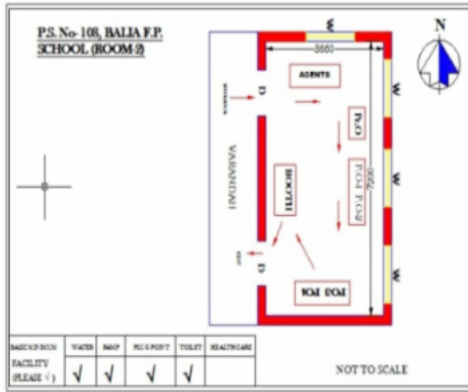

Nazri Naksha

Google Map View

Polling Station Building Front View

Polling Station Front View

Cad View

Key MAP View