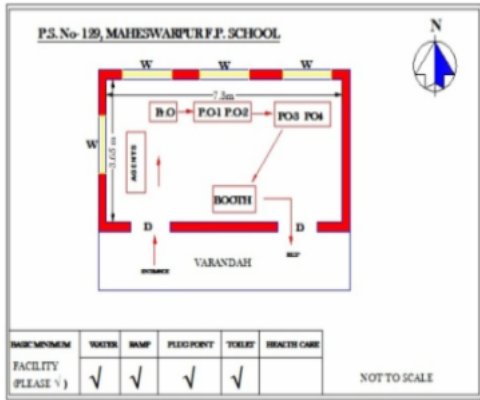

Nazri Naksha

Google Map View

Polling Station Building Front View

Polling Station Front View

Cad View

Key MAP View