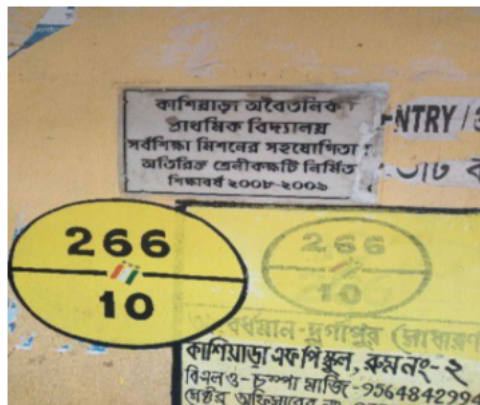

Polling Station Front View