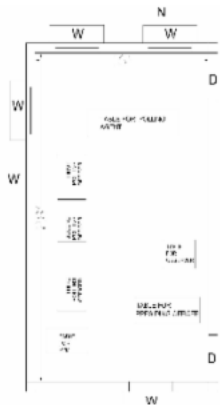

Nazri Naksha

Google Map View

Polling Station Building Front View

Polling Station Front View

Cad View

Key MAP View