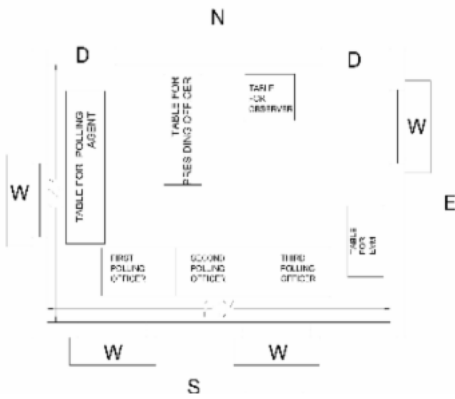

Nazri Naksha

Google Map View

Polling Station Building Front View

Polling Station Front View

Cad View

Key MAP View