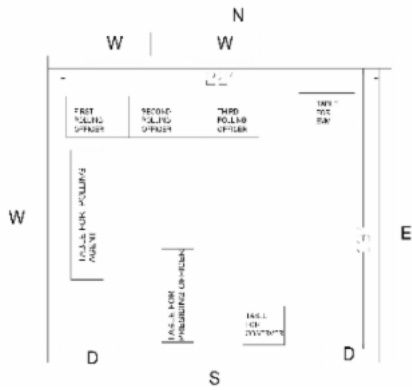

Nazri Naksha

Google Map View

Polling Station Building Front View

Polling Station Front View

Cad View

Key MAP View