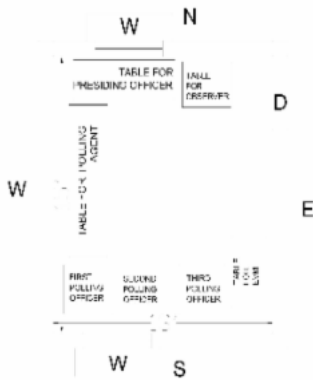

Nazri Naksha

Google Map View

Polling Station Building Front View

Polling Station Front View

Cad View

Key MAP View