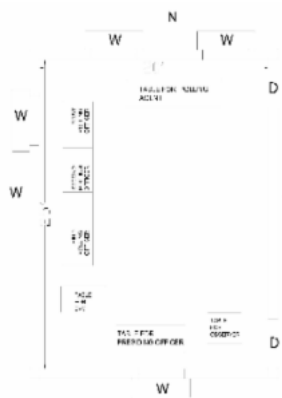

Nazri Naksha

Google Map View

Polling Station Building Front View

Polling Station Front View

Cad View

Key MAP View