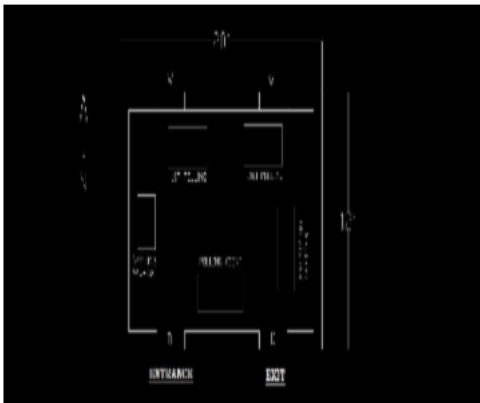

Nazri Naksha

Google Map View

Polling Station Building Front View

Polling Station Front View

Cad View

Key MAP View