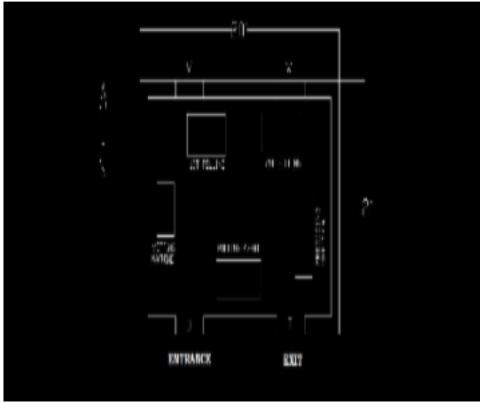

Nazri Naksha

Google Map View

Polling Station Building Front View

Polling Station Front View

Cad View

Key MAP View