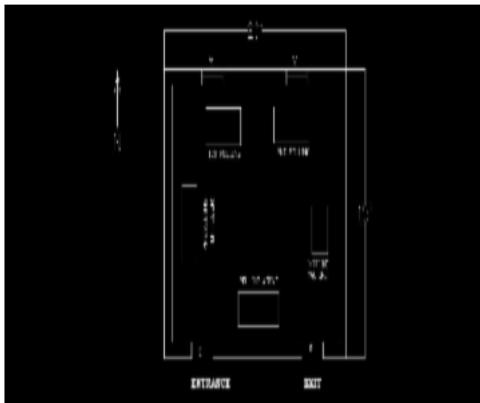

Nazri Naksha

Google Map View

Polling Station Building Front View

Polling Station Front View

Cad View

Key MAP View