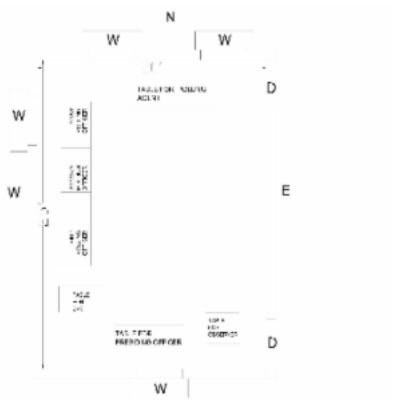

Nazri Naksha

Google Map View

Polling Station Building Front View

Polling Station Front View

Cad View

Key MAP View