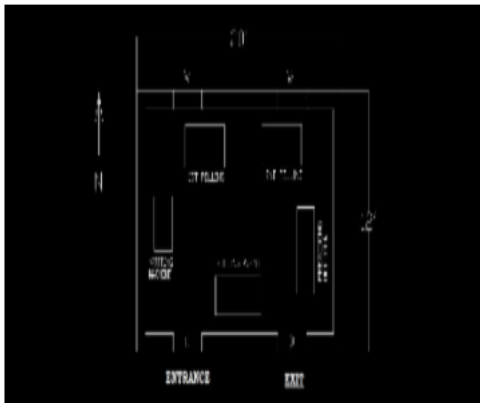

Nazri Naksha

Google Map View

Polling Station Building Front View

Polling Station Front View

Cad View

Key MAP View