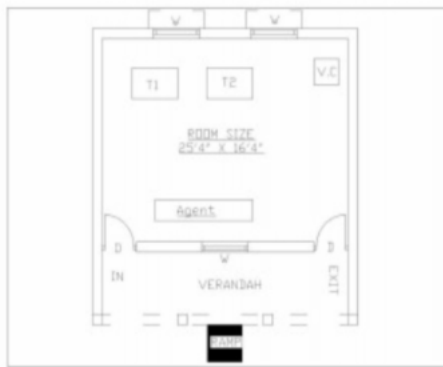

Nazri Naksha

Google Map View

Polling Station Building Front View

Polling Station Front View

Cad View

Key MAP View