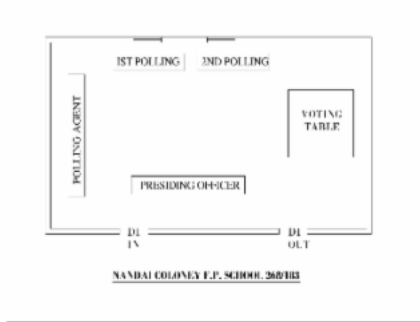

Nazri Naksha

Google Map View

Polling Station Building Front View

Polling Station Front View

Cad View

Key MAP View