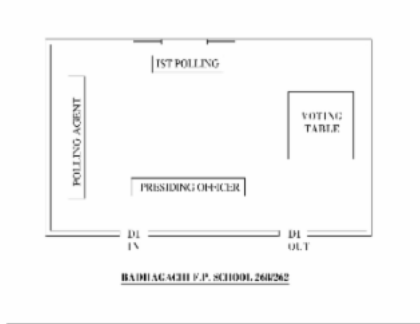

Nazri Naksha

Google Map View

Polling Station Building Front View

Polling Station Front View

Cad View

Key MAP View