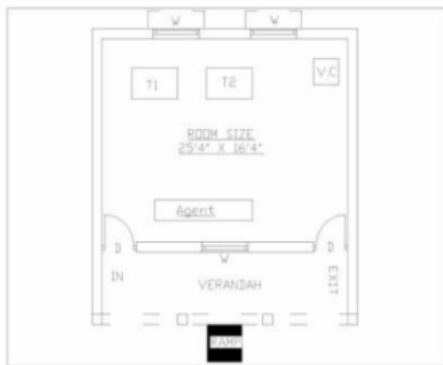

Nazri Naksha

Google Map View

Polling Station Building Front View

Polling Station Front View

Cad View

Key MAP View