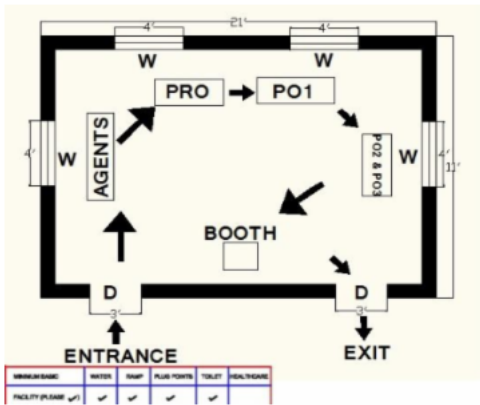

Nazri Naksha

Google Map View

Polling Station Building Front View

Polling Station Front View

Cad View

Key MAP View