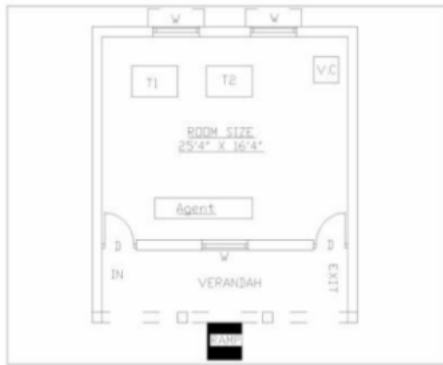

Nazri Naksha

Google Map View

Polling Station Building Front View

Polling Station Front View

Cad View

Key MAP View