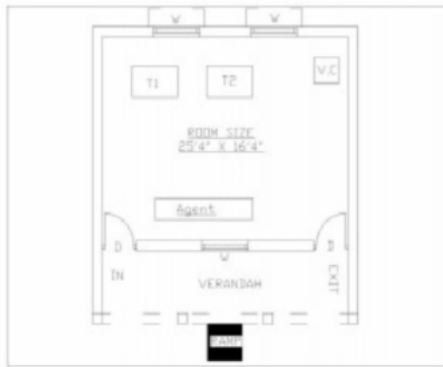

Nazri Naksha

Google Map View

Polling Station Building Front View

Polling Station Front View

Cad View

Key MAP View