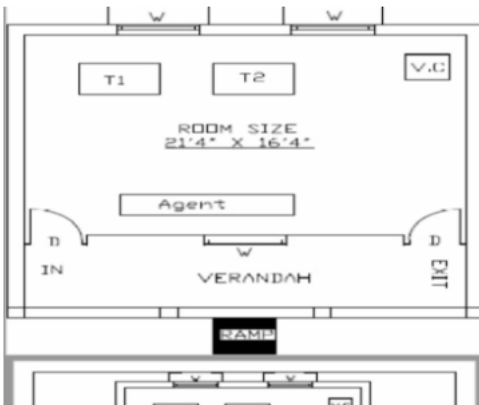

Nazri Naksha

Google Map View

Polling Station Building Front View

Polling Station Front View

Cad View

Key MAP View