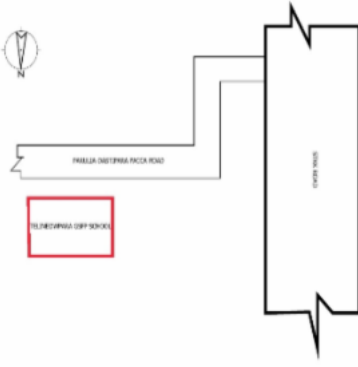

Nazri Naksha

Google Map View