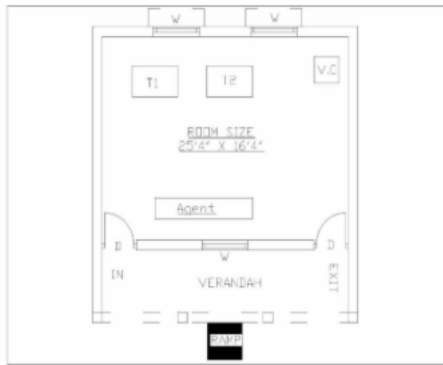

Nazri Naksha

Google Map View

Polling Station Building Front View

Polling Station Front View

Cad View

Key MAP View