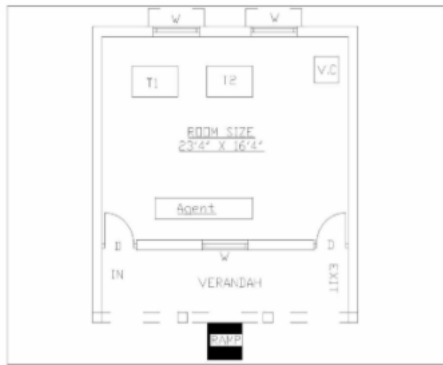

Nazri Naksha

Google Map View

Polling Station Building Front View

Polling Station Front View

Cad View

Key MAP View