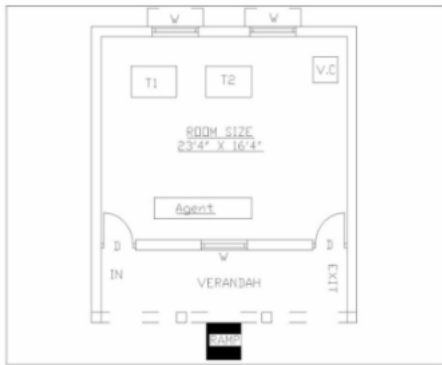

Nazri Naksha

Google Map View

Polling Station Building Front View

Polling Station Front View

Cad View

Key MAP View