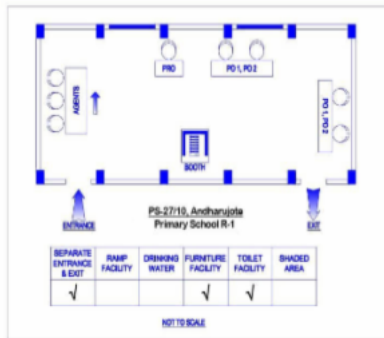

নির্বাচক নিবন্ধন আধিকারিকের স্বাক্ষর

Nazri Naksha

Google Map View

Polling Station Building Front View

Polling Station Front View

Cad View

Key MAP View

MAP SHOWING THE AREA OF PART NO.27/19 OF KHARIBARI P.S. UNDER 27-PANSIDEWA (ST) ASSEMBLY OF 4 - BARBESILING PARLIAMENTARY CONSTITUENCY.  
 BOUNDARY OF THE PART:-  
 NORTH : PART NO. 31  
 SOUTH : PART NO.6  
 EAST : PART NO.12  
 WEST : PART NO.31  
 NAME OF POLLING STATION : ANDHARU PRY SCHOOL,ROOM NO.1