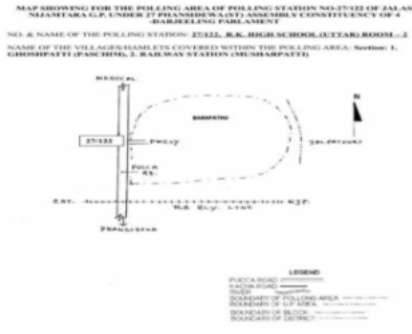

Nazri Naksha

Google Map View