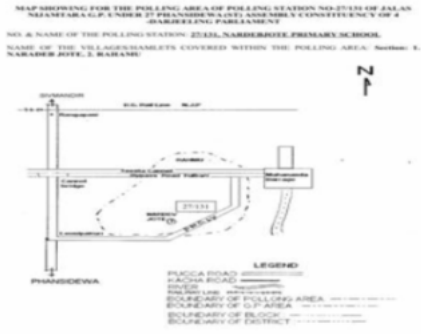

Nazri Naksha

Google Map View