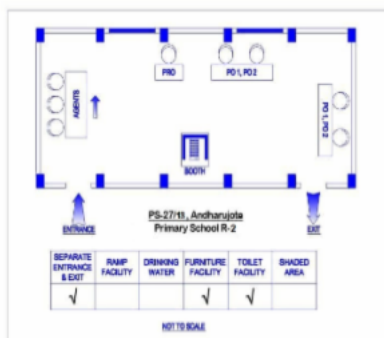

নির্বাচক নিবন্ধন আধিকারিকের স্বাক্ষর

Nazri Naksha

Google Map View

Polling Station Building Front View

Polling Station Front View

Cad View

Key MAP View

MAP SHOWING THE AREA OF PART NO.27/13 OF KHARIBARI P.S. UNDER 27-PANSIDEWA (ST) ASSEMBLY OF 4 - DARBELING PARLIAMENTARY CONSTITUENCY.  
 BOUNDARY OF THE PART:-  
 NORTH : PART NO. 1,2  
 SOUTH : PART NO. 25, 26  
 EAST : PART NO. 50, 23  
 WEST : PART NO. 17, 18  
 NAME OF POLLING STATION : NETAJI COMMUNITY HALL, R.NO.1, BATASI.