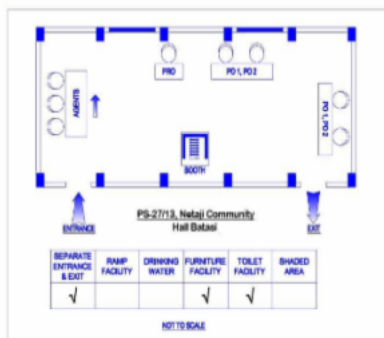

নির্বাচক নিবন্ধন আধিকারিকের স্বাক্ষর

Nazri Naksha

Google Map View

Polling Station Building Front View

Polling Station Front View

Cad View

Key MAP View

MAP SHOWING THE AREA OF PART NO.27/13 OF KHARIBARI P.S. UNDER 27-PANSIDEWA (ST) ASSEMBLY OF 4 - DARBELING PARLIAMENTARY CONSTITUENCY.  
 BOUNDARY OF THE PART:-  
 NORTH : PART NO. 1,2  
 SOUTH : PART NO. 25, 26  
 EAST : PART NO. 50, 23  
 WEST : PART NO. 17, 18  
 NAME OF POLLING STATION : NETAJI COMMUNITY HALL, R.NO.1, BATASI.