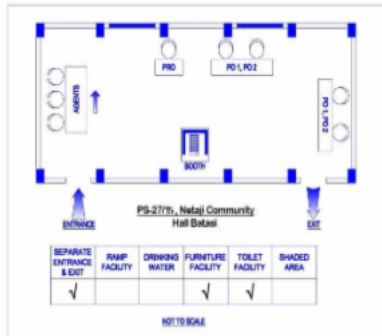

নির্বাচক নিবন্ধন আধিকারিকের স্বাক্ষর

Nazri Naksha

Google Map View

Polling Station Building Front View

Polling Station Front View

Cad View

Key MAP View

MAP SHOWING THE AREA OF PART NO.27/15 OF KHARIBARI P.S. UNDER 27-PANSIDEWA (ST) ASSEMBLY OF 4 - DARBELING PARLIAMENTARY CONSTITUENCY. BOUNDARY OF THE PART:  
 NORTH : PART NO. 10,11  
 SOUTH : PART NO. 19  
 EAST : PART NO 17,18  
 WEST : PART NO 20,21  
 NAME OF POLLING STATION : SHYAMDHANOTE PRY SCHOOL, ROOM NO.1