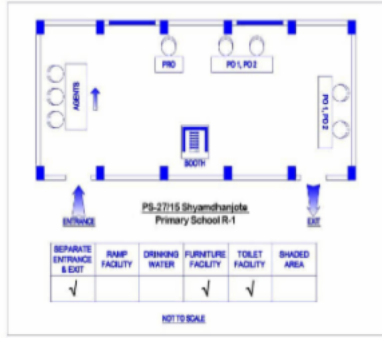

Nazri Naksha

Google Map View