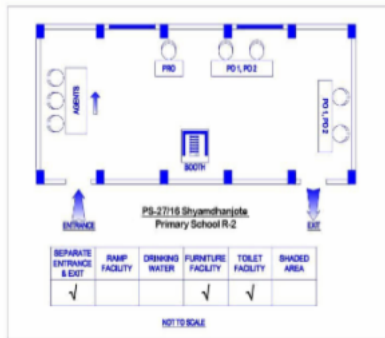

Nazri Naksha

Google Map View