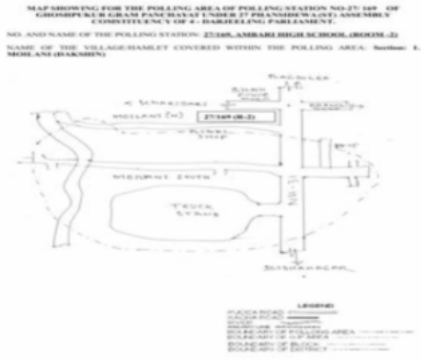

Nazri Naksha

Google Map View