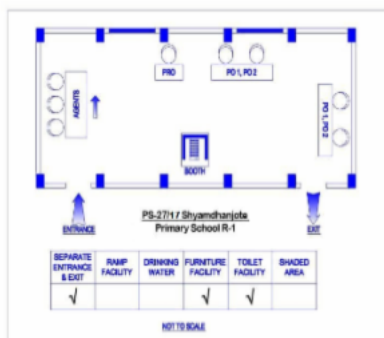

নির্বাচক নিবন্ধন আধিকারিকের স্বাক্ষর

Nazri Naksha

Google Map View

Polling Station Building Front View

Polling Station Front View

Cad View

Key MAP View

MAP SHOWING THE AREA OF PART NO.27/17 OF KHARIBARI P.S. UNDER 27-PANSIDEWA (ST) ASSEMBLY OF 4 - DAKSHIN PARAGANNA PARLIAMENTARY CONSTITUENCY. BOUNDARY OF THE PART:-  
 NORTH : PART NO. 19  
 SOUTH : PART NO.18  
 EAST : PART NO 13,14  
 WEST : PART NO 15,16  
 NAME OF POLLING STATION : RABINDRA HINDI PRY SCHOOL-ROOM NO.1