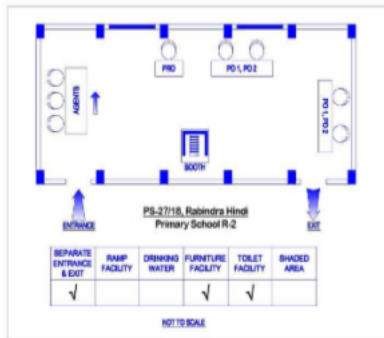

Nazri Naksha

Google Map View