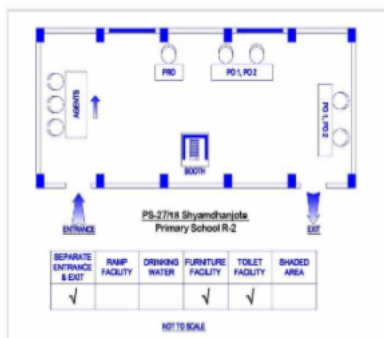

Cad View

Key MAP View

NOT TO SCALE

RETURNING OFFICER,
27 PHANSIDEWA (ST) A.C.