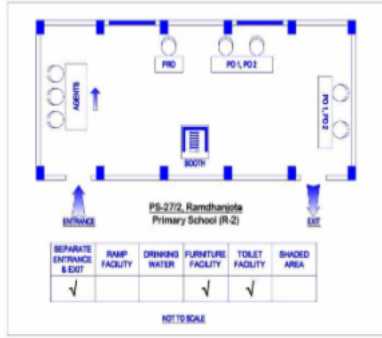

নির্বাচক নিবন্ধন আধিকারিকের স্বাক্ষর

Nazri Naksha

Google Map View

Polling Station Building Front View

Polling Station Front View

Cad View

Key MAP View

MAP SHOWING THE AREA OF PART NO. 27/2 OF KHARIBARI P. S. UNDER 27-PANSIDEWA (ST) ASSEMBLY OF 4 - DAKSHEEN PARLIAMENTARY CONSTITUENCY.  
 BOUNDARY OF THE PART:-  
 NORTH : NAXALBARI  
 SOUTH : PART NO. 4,5  
 EAST : PART NO. 1  
 WEST : PART NO. 3  
 NAME OF POLLING STATION : RAMDHANJOTE PRY. SCHOOL(OM) R. NO. 2