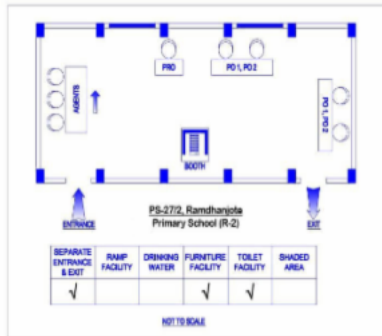

নির্বাচক নিবন্ধন আধিকারিকের স্বাক্ষর

Nazri Naksha

Google Map View

Polling Station Building Front View

Polling Station Front View

Cad View

Key MAP View

MAP SHOWING THE AREA OF PART NO. 27/2 OF KHARIBARI P. S. UNDER 27-PANSIDEWA (ST) ASSEMBLY OF 4 - DAKSHEEN PARLIAMENTARY CONSTITUENCY.  
 BOUNDARY OF THE PART:-  
 NORTH : NAXALBARI  
 SOUTH : PART NO. 4,5  
 EAST : PART NO. 1  
 WEST : PART NO. 3  
 NAME OF POLLING STATION : RAMDHANJOTE PRY. SCHOOL(OM) R. NO. 2