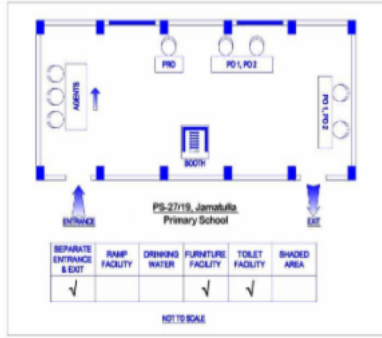

Nazri Naksha

Google Map View