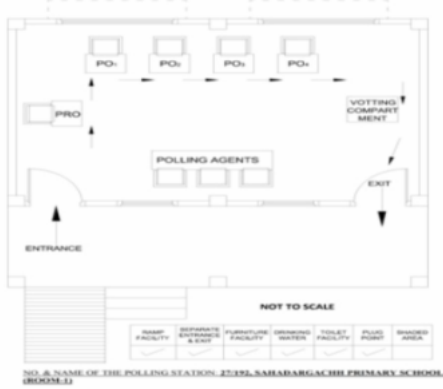

Nazri Naksha

Google Map View

Polling Station Building Front View

Polling Station Front View

Cad View

Key MAP View