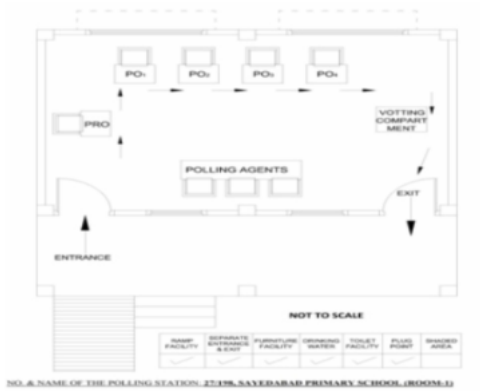

Nazri Naksha

Google Map View

Polling Station Building Front View

Polling Station Front View

Cad View

Key MAP View