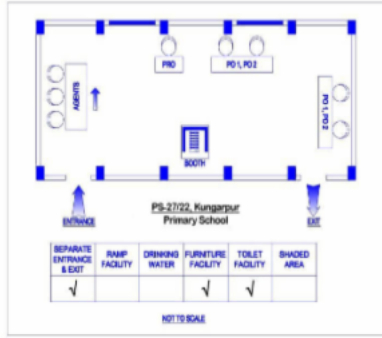

Nazri Naksha

Google Map View