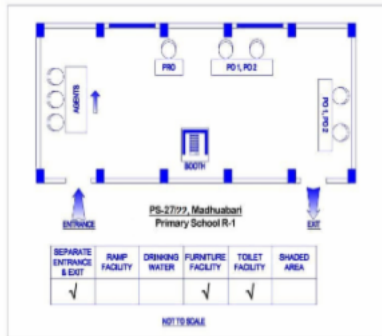

Nazri Naksha

Google Map View

Polling Station Building Front View

Polling Station Front View

Cad View

Key MAP View