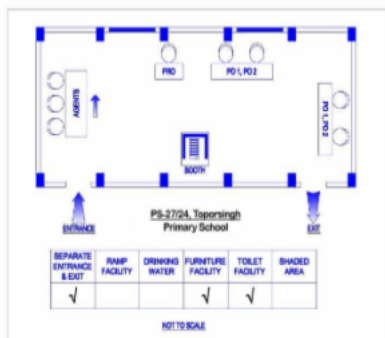

Nazri Naksha

Google Map View